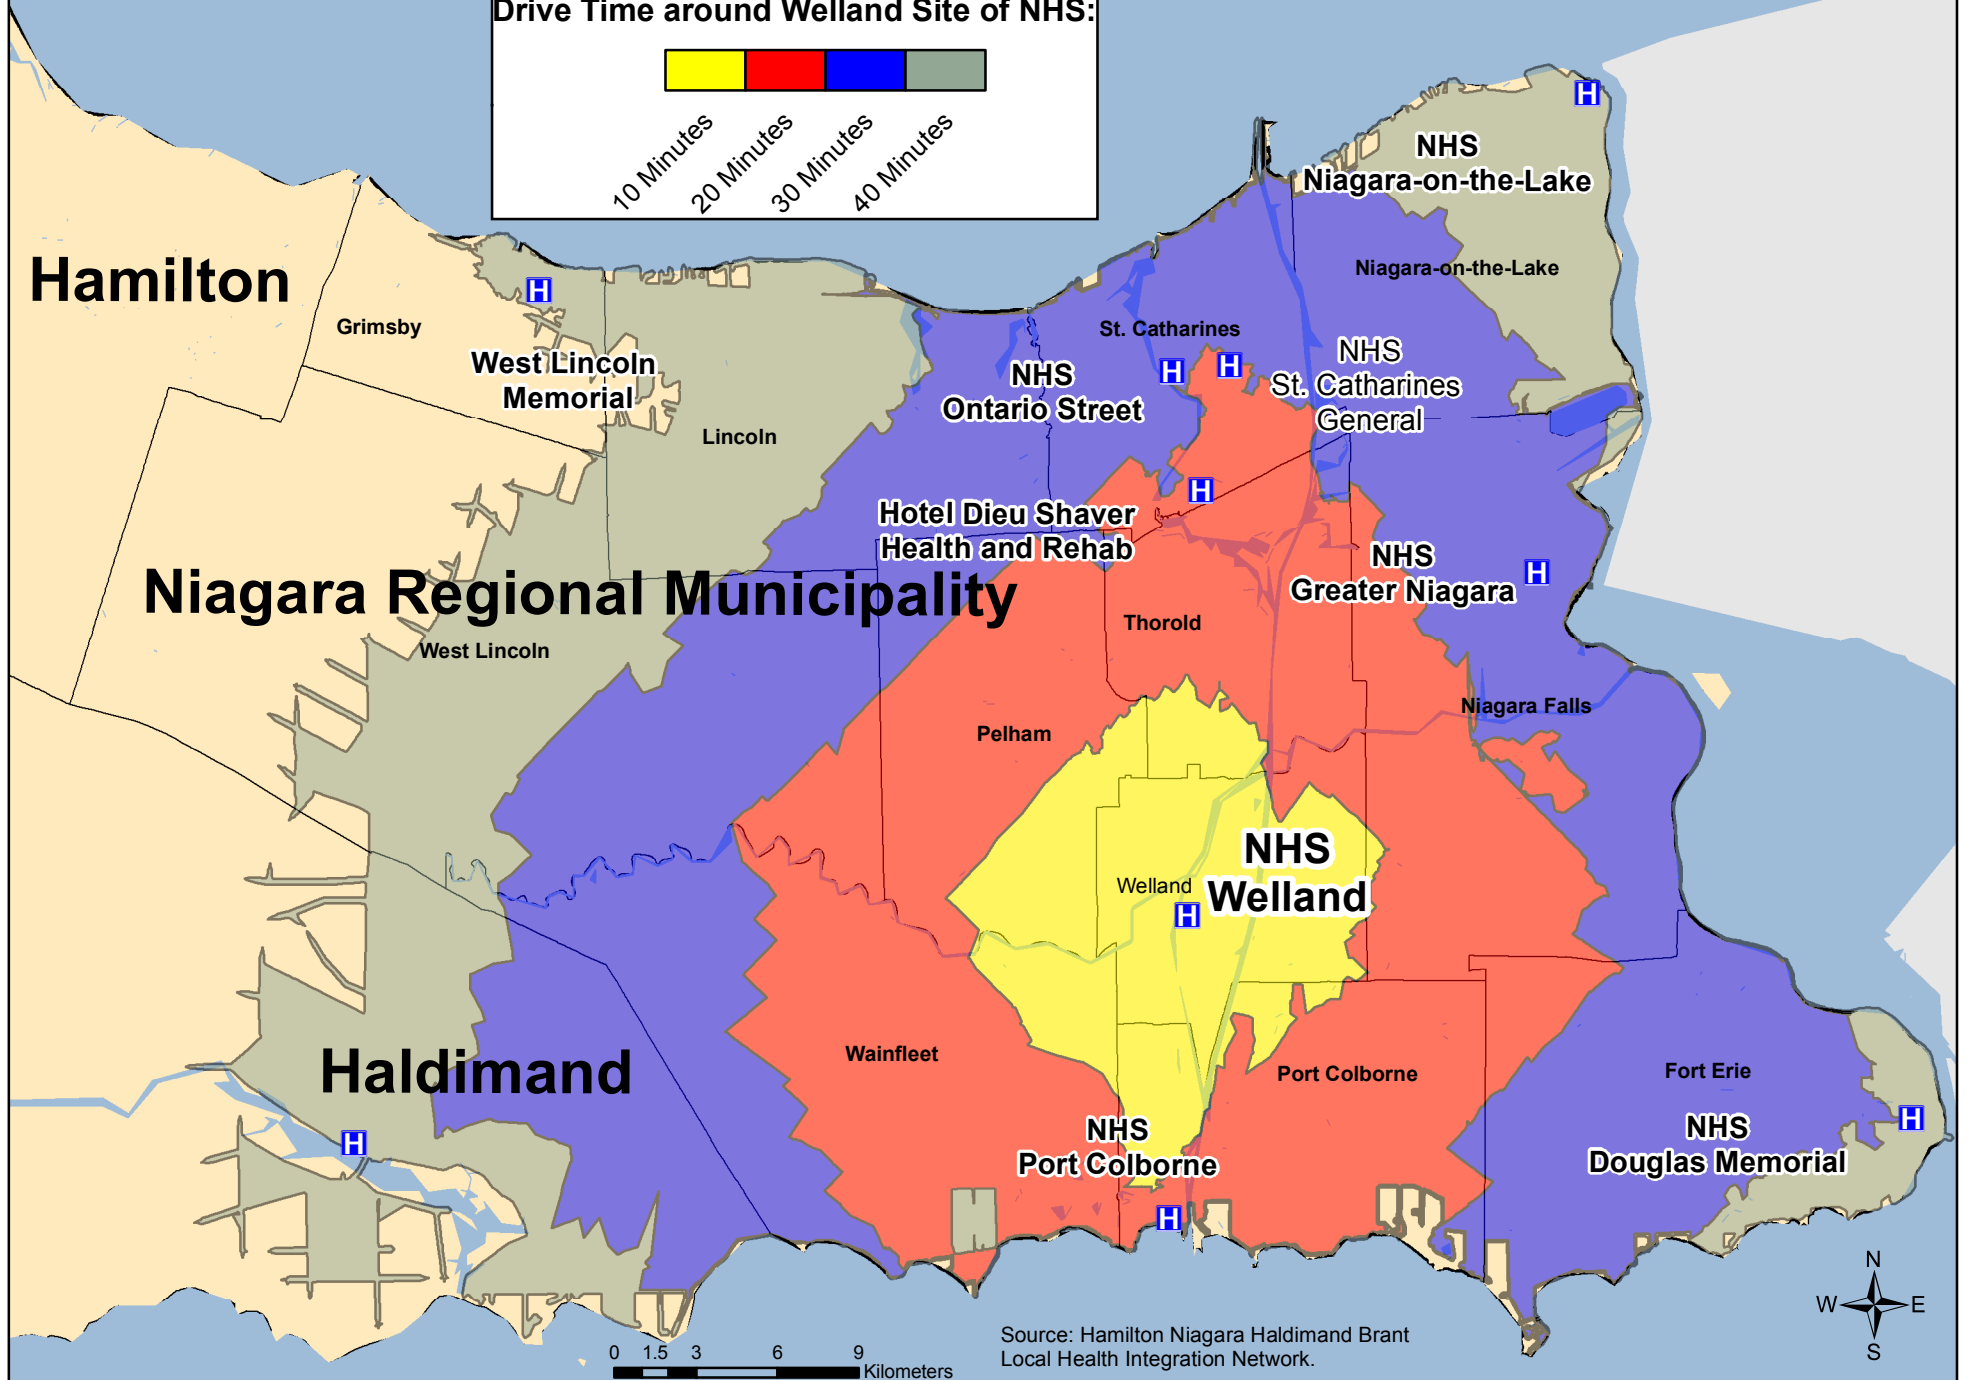

# Drive Time Analysis: Welland Site of Niagara Health System

Drive Time around Welland Site of NHS:

10 Minutes  
20 Minutes  
30 Minutes  
40 Minutes

Source: Hamilton Niagara Haldimand Brant  
Local Health Integration Network.